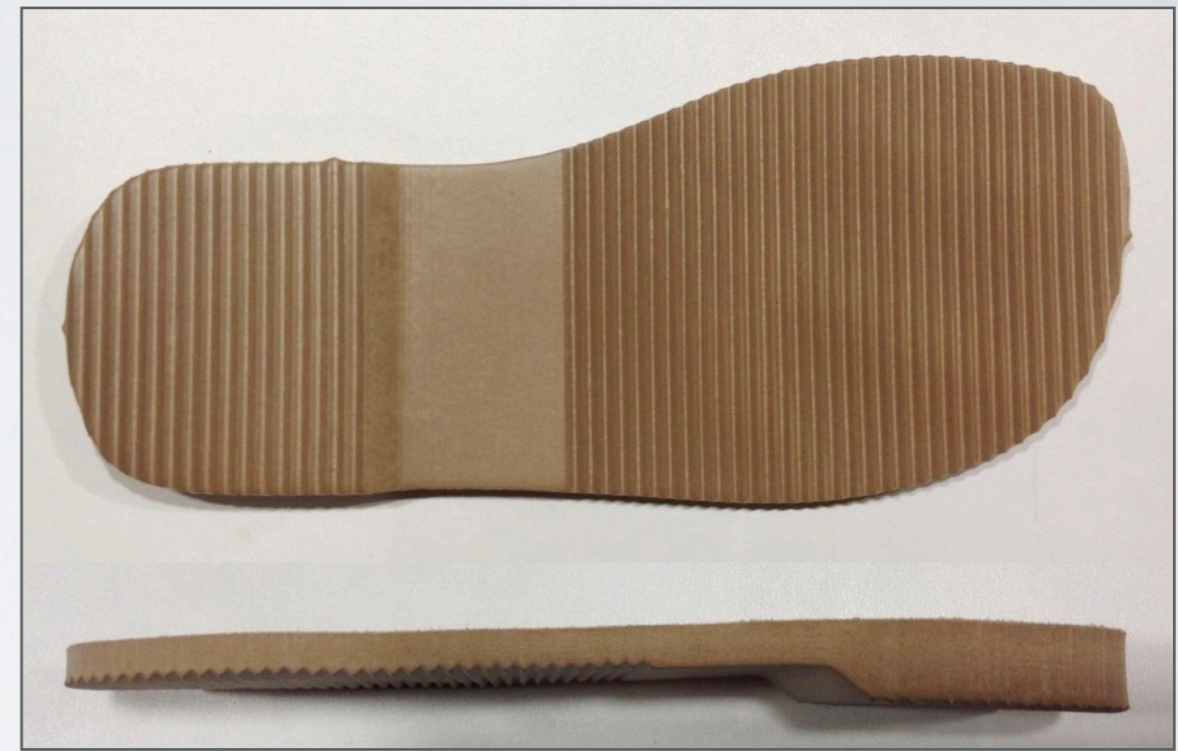

EVA SOLING SHEET

CODE	SG-424L
DESCRIPTION	Large EVA Wedge/Step Sheet
SPECIFICATION	L : 10/20mm x 26" x 40"
DENSITY	55'D - 60'D

CODE	SG-801L
DESCRIPTION	Large EVA Wedge/Step Sheet
SPECIFICATION	L : 8/18mm x 26" x 40"
DENSITY	55'D - 60'D

EVA SOLING SHEET

CODE	SG-304L
DESCRIPTION	Large EVA Wedge/Step Sheet
SPECIFICATION	L : 8/18mm x 26" x 40"
DENSITY	55'D - 60'D

CODE	SG-405L
DESCRIPTION	Large EVA Wedge/Step Sheet
SPECIFICATION	L : 8/16mm x 26" x 40"
DENSITY	55'D - 60'D

EVA SOLING SHEET

CODE	SG-924L
DESCRIPTION	Large EVA Wedge/Step Sheet
SPECIFICATION	13/25mm x 26" x 40"
DENSITY	55'D - 60'D

CODE	SG-226L
DESCRIPTION	Large EVA Wedge/Step Sheet
SPECIFICATION	10/20mm x 26" x 40"
DENSITY	55'D - 60'D