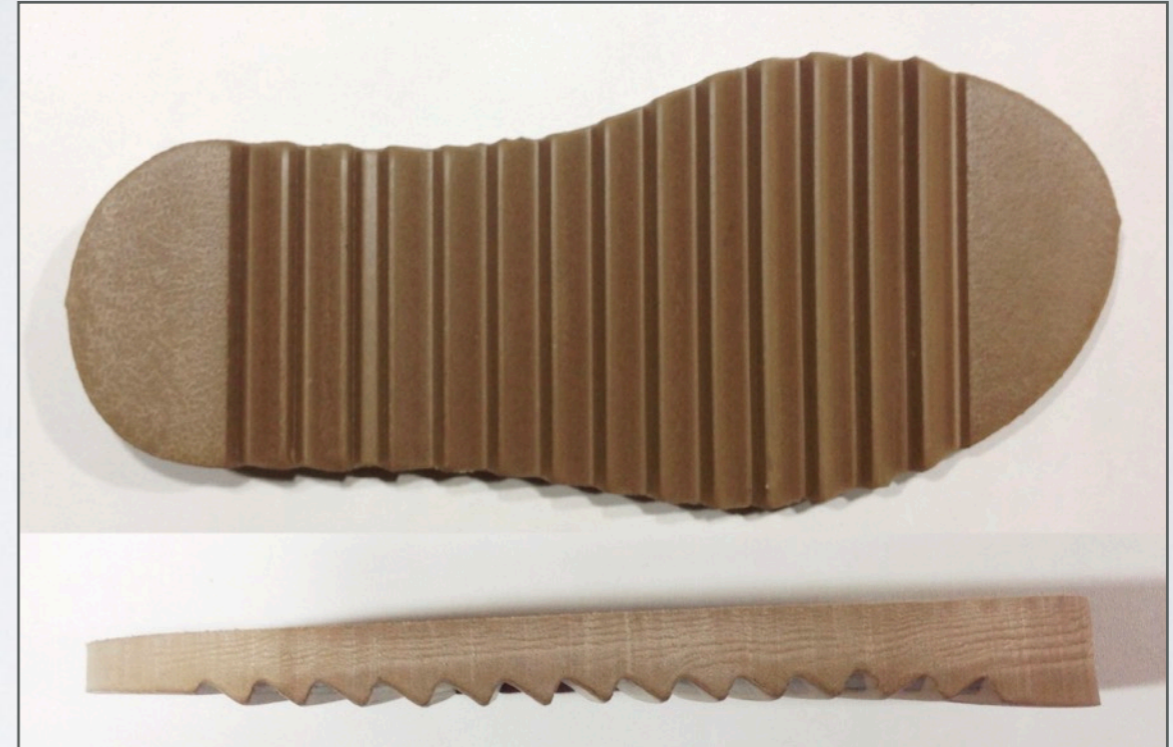

CODE	SG-323M
DESCRIPTION	Medium EVA Wedge/Step Sheet
SPECIFICATION	7/23mm x 11" x 39"
DENSITY	55'D - 60'D

EVA SOLING SHEET

CODE	SG-217L (AA)
DESCRIPTION	Large EVA Wedge/Step Sheet
SPECIFICATION	9/20mm x 26" x 35.5"
DENSITY	75'D - 80'D

CODE	SG-508L (AA)
DESCRIPTION	Large EVA Wedge/Step Sheet
SPECIFICATION	10/20mm x 26" x 35.5"
DENSITY	75'D - 80'D

EVA SOLING SHEET

CODE	SG-451L (AA)
DESCRIPTION	Large EVA Wedge/Step Sheet
SPECIFICATION	9/22mm x 26" x 35.5"
DENSITY	75'D - 80'D