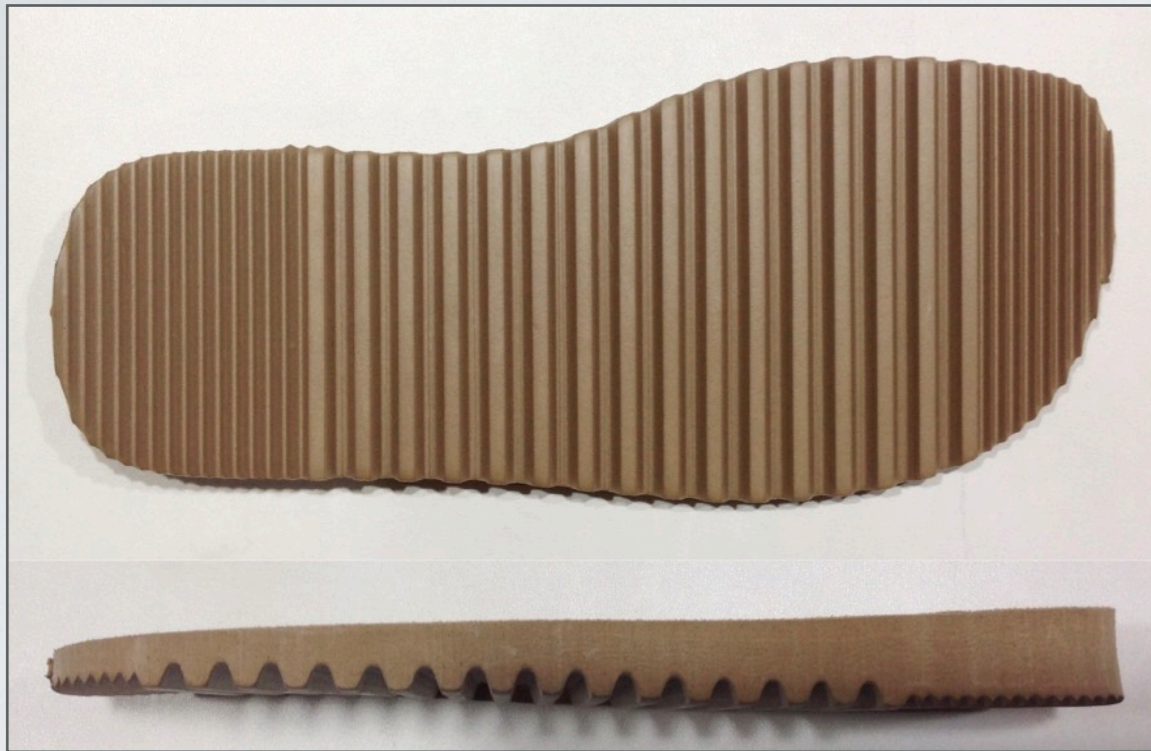

EVA SOLING SHEET

CODE	SG-424L
DESCRIPTION	Large EVA Wedge/Step Sheet
SPECIFICATION	L : 10/20mm x 26" x 40"
DENSITY	55'D - 60'D

CODE	SG-801L
DESCRIPTION	Large EVA Wedge/Step Sheet
SPECIFICATION	L : 8/18mm x 26" x 40"
DENSITY	55'D - 60'D

EVA SOLING SHEET

CODE	SG-304L
DESCRIPTION	Large EVA Wedge/Step Sheet
SPECIFICATION	L : 8/18mm x 26" x 40"
DENSITY	55'D - 60'D

CODE	SG-405L
DESCRIPTION	Large EVA Wedge/Step Sheet
SPECIFICATION	L : 8/16mm x 26" x 40"
DENSITY	55'D - 60'D

EVA SOLING SHEET

CODE	SG-924L
DESCRIPTION	Large EVA Wedge/Step Sheet
SPECIFICATION	13/25mm x 26" x 40"
DENSITY	55'D - 60'D

CODE	SG-226L
DESCRIPTION	Large EVA Wedge/Step Sheet
SPECIFICATION	10/20mm x 26" x 40"
DENSITY	55'D - 60'D

EVA SOLING SHEET

CODE	SG-807L
DESCRIPTION	Large EVA Wedge/Step Sheet
SPECIFICATION	8/15mm x 26'' x 40''
DENSITY	55'D - 60'D

EVA SOLING SHEET

CODE	SG-424M
DESCRIPTION	Medium EVA Wedge/Step Sheet
SPECIFICATION	M : 10/20mm x 23" x 39"
DENSITY	55'D - 60'D