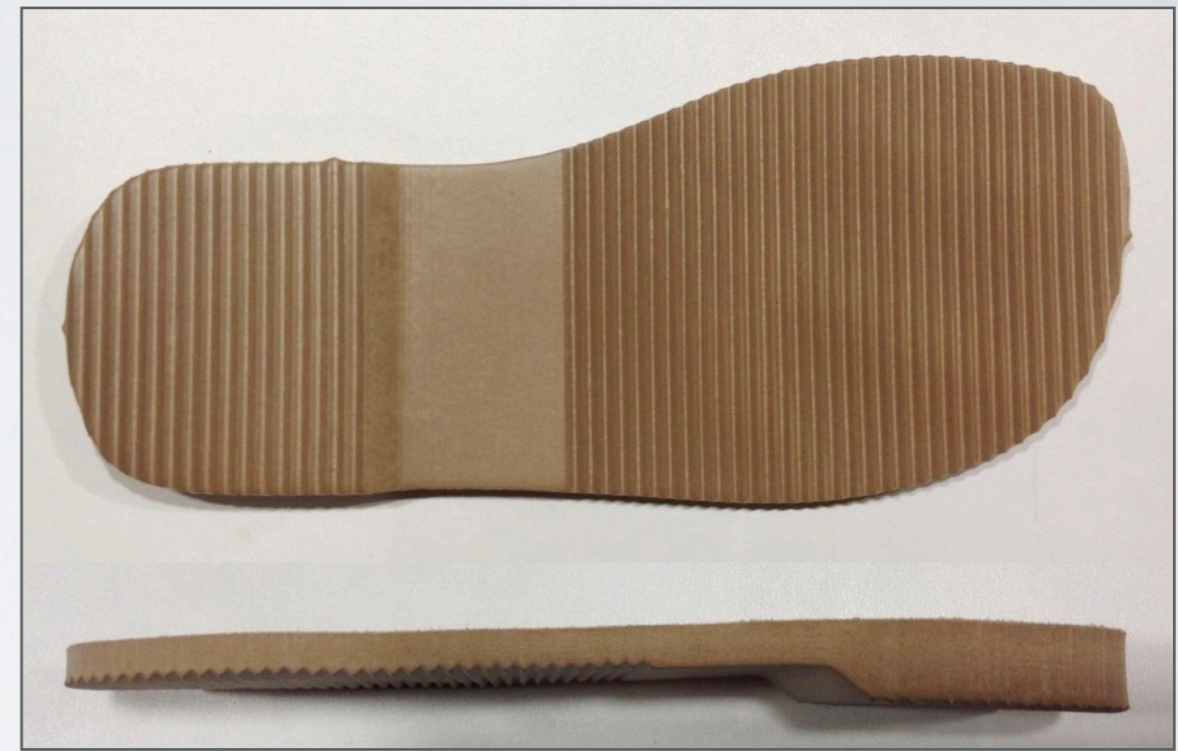

EVA SOLING SHEET

CODE	SG-807L
DESCRIPTION	Large EVA Wedge/Step Sheet
SPECIFICATION	8/15mm x 26'' x 40''
DENSITY	55'D - 60'D

EVA SOLING SHEET

CODE	SG-424M
DESCRIPTION	Medium EVA Wedge/Step Sheet
SPECIFICATION	M : 10/20mm x 23" x 39"
DENSITY	55'D - 60'D

CODE	SG-801M
DESCRIPTION	Medium EVA Wedge/Step Sheet
SPECIFICATION	M : 8/18mm x 23" x 39"
DENSITY	55'D - 60'D

EVA SOLING SHEET

CODE	SG-304M
DESCRIPTION	Large EVA Wedge/Step Sheet
SPECIFICATION	M : 8/18mm 23" x 39"
DENSITY	55'D - 60'D