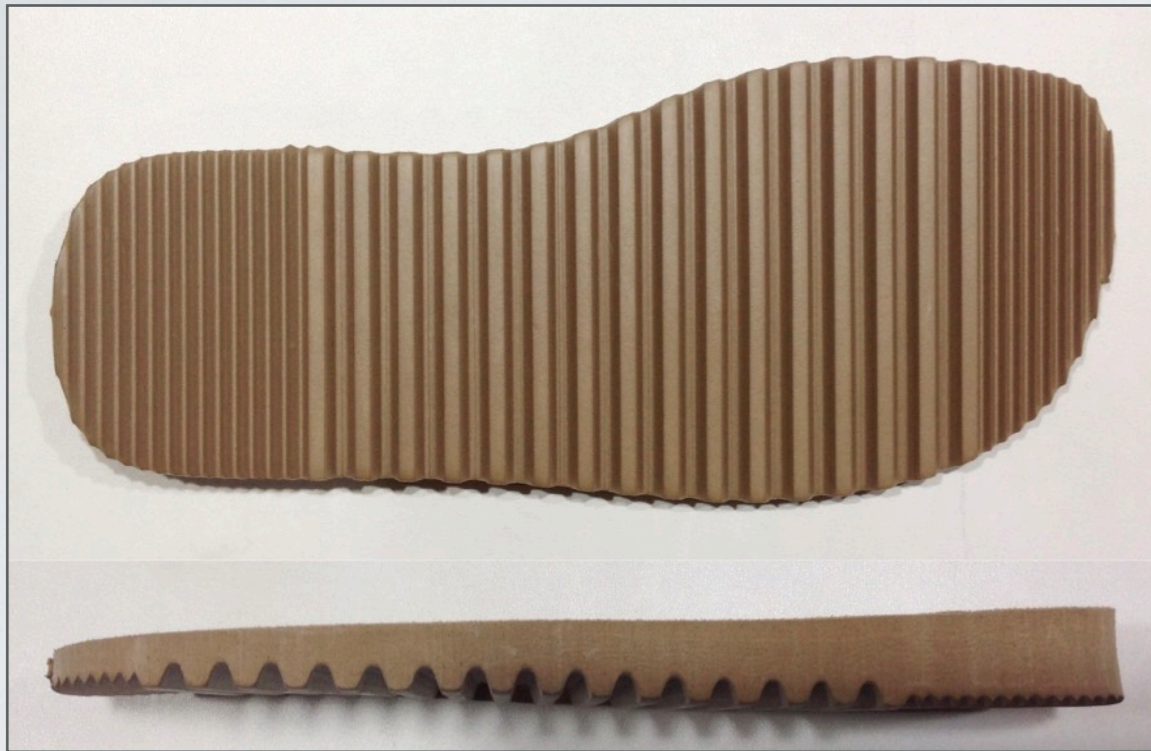

EVA SOLING SHEET

CODE	SG-304L
DESCRIPTION	Large EVA Wedge/Step Sheet
SPECIFICATION	L : 8/18mm x 26" x 40"
DENSITY	55'D - 60'D

CODE	SG-405L
DESCRIPTION	Large EVA Wedge/Step Sheet
SPECIFICATION	L : 8/16mm x 26" x 40"
DENSITY	55'D - 60'D

EVA SOLING SHEET

CODE	SG-924L
DESCRIPTION	Large EVA Wedge/Step Sheet
SPECIFICATION	13/25mm x 26" x 40"
DENSITY	55'D - 60'D

CODE	SG-226L
DESCRIPTION	Large EVA Wedge/Step Sheet
SPECIFICATION	10/20mm x 26" x 40"
DENSITY	55'D - 60'D

EVA SOLING SHEET

CODE	SG-807L
DESCRIPTION	Large EVA Wedge/Step Sheet
SPECIFICATION	8/15mm x 26'' x 40''
DENSITY	55'D - 60'D

EVA SOLING SHEET

CODE	SG-424M
DESCRIPTION	Medium EVA Wedge/Step Sheet
SPECIFICATION	M : 10/20mm x 23" x 39"
DENSITY	55'D - 60'D

CODE	SG-801M
DESCRIPTION	Medium EVA Wedge/Step Sheet
SPECIFICATION	M : 8/18mm x 23" x 39"
DENSITY	55'D - 60'D

EVA SOLING SHEET

CODE	SG-304M
DESCRIPTION	Large EVA Wedge/Step Sheet
SPECIFICATION	M : 8/18mm 23" x 39"
DENSITY	55'D - 60'D